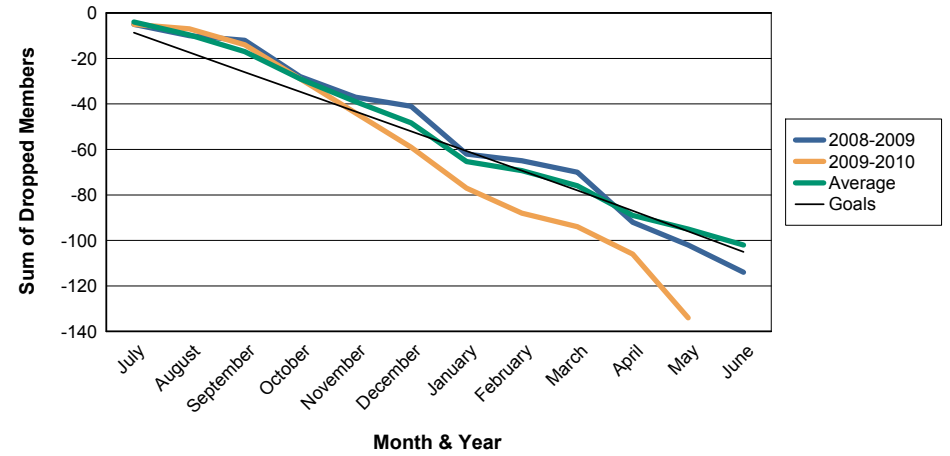

3 Year Comparisons for GMT Constitutional Area 1

By GMT District

As of May 2010

Sum of New Clubs/ Month & Year

For District 5 NE

Sum of Dropped Clubs/ Month & Year

For District 5 NE

Sum of Net Clubs/ Month & Year

For District 5 NE

Sum of Charter Members/ Month & Year

For District 5 NE

3 Year Comparisons for GMT Constitutional Area 1

By GMT District

As of May 2010

Sum of New Members/ Month & Year

For District 5 NE

Sum of Dropped Members/ Month & Year

For District 5 NE

Sum of Net Members/ Month & Year

For District 5 NE