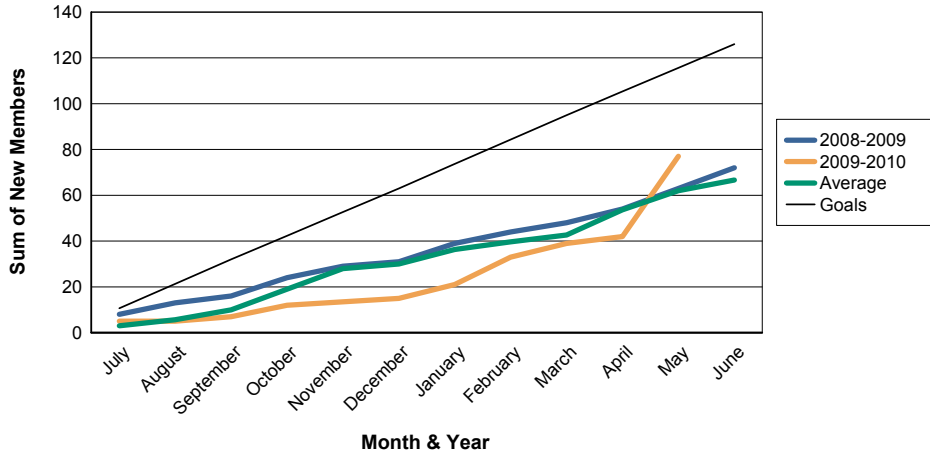

3 Year Comparisons for GMT Constitutional Area 1

By GMT District

As of May 2010

Sum of New Clubs/ Month & Year

For District 5 NE

Sum of Dropped Clubs/ Month & Year

For District 5 NE

Sum of Net Clubs/ Month & Year

For District 5 NE

Sum of Charter Members/ Month & Year

For District 5 NE

3 Year Comparisons for GMT Constitutional Area 1

By GMT District

As of May 2010

Sum of New Members/ Month & Year

For District 5 NE

Sum of Dropped Members/ Month & Year

For District 5 NE

Sum of Net Members/ Month & Year

For District 5 NE