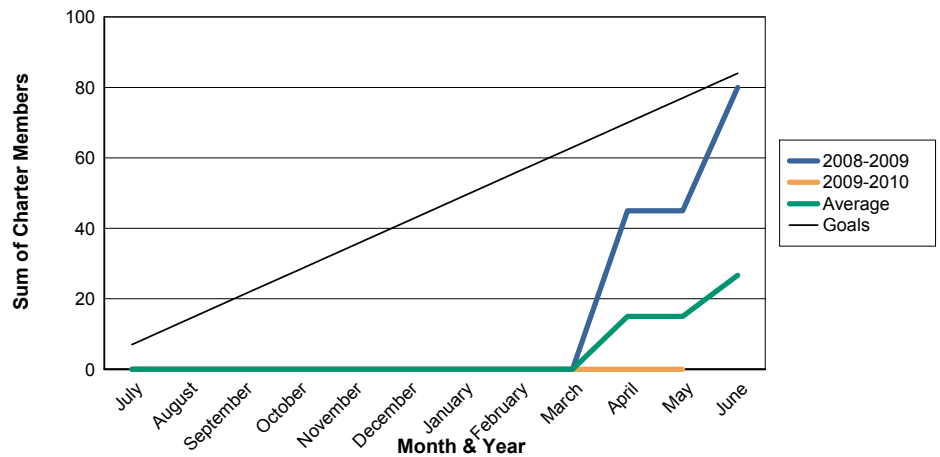

3 Year Comparisons for GMT Constitutional Area 1

By GMT District

As of May 2010

Sum of New Clubs/ Month & Year

For District 5 NE

Sum of Dropped Clubs/ Month & Year

For District 5 NE

Sum of Net Clubs/ Month & Year

For District 5 NE

Sum of Charter Members/ Month & Year

For District 5 NE

3 Year Comparisons for GMT Constitutional Area 1

By GMT District

As of May 2010

Sum of New Members/ Month & Year

For District 5 NE