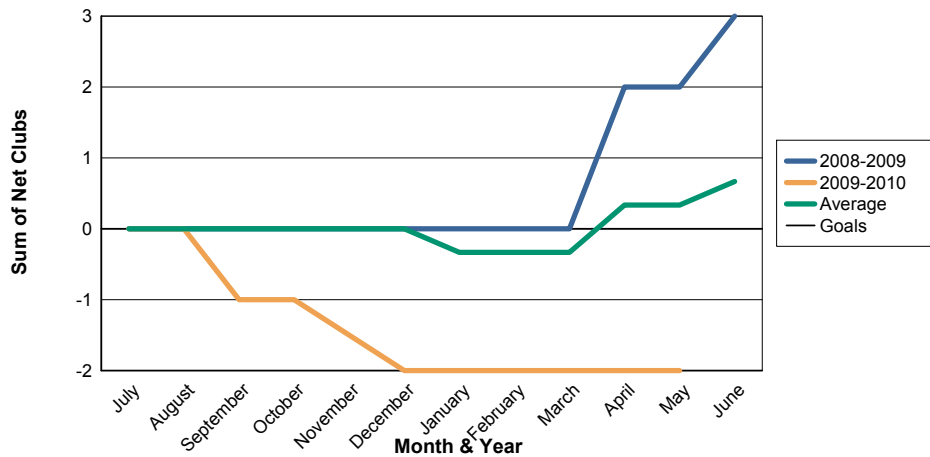

3 Year Comparisons for GMT Constitutional Area 1

By GMT District

As of May 2010

Sum of New Clubs/ Month & Year

For District 5 NE

Sum of Dropped Clubs/ Month & Year

For District 5 NE

Sum of Net Clubs/ Month & Year

For District 5 NE

Sum of Charter Members/ Month & Year

For District 5 NE

3 Year Comparisons for GMT Constitutional Area 1

By GMT District

As of May 2010

Sum of New Members/ Month & Year

For District 5 NE