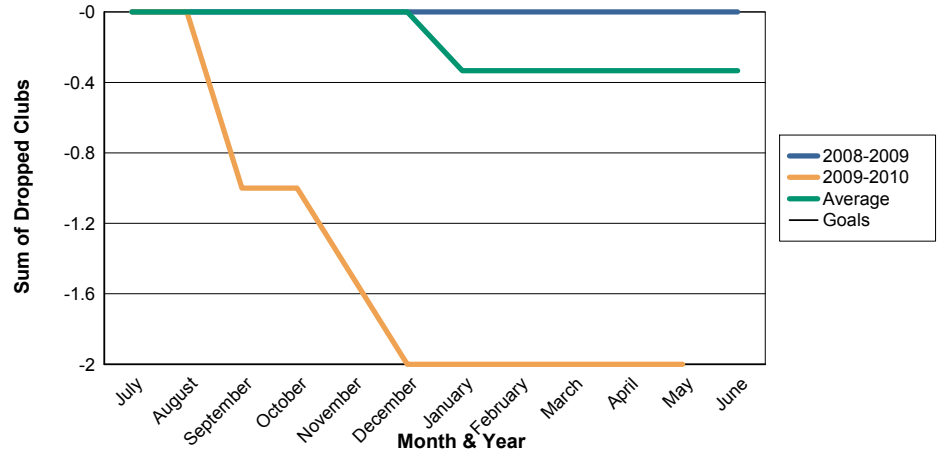

3 Year Comparisons for GMT Constitutional Area 1

By GMT District

As of May 2010

Sum of New Clubs/ Month & Year

For District 5 NE

Sum of Dropped Clubs/ Month & Year

For District 5 NE

Sum of Net Clubs/ Month & Year