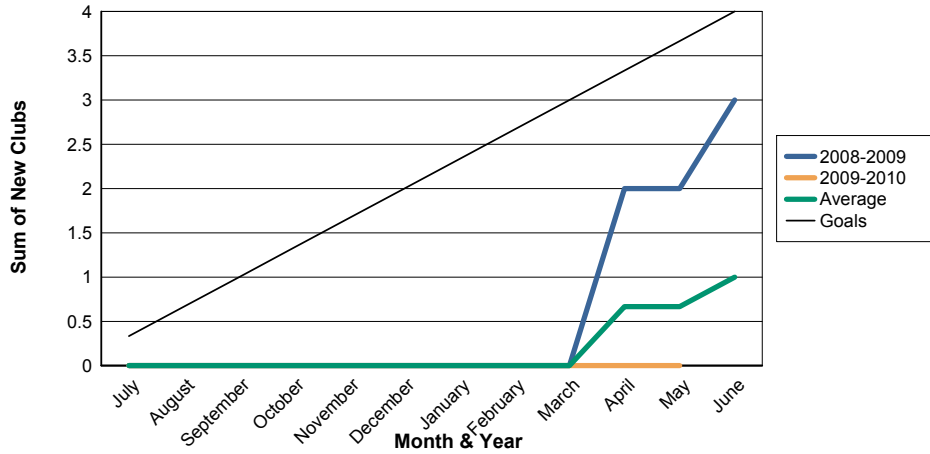

3 Year Comparisons for GMT Constitutional Area 1

By GMT District

As of May 2010

Sum of New Clubs/ Month & Year

For District 5 NE

Sum of Dropped Clubs/ Month & Year

For District 5 NE

Sum of Net Clubs/ Month & Year